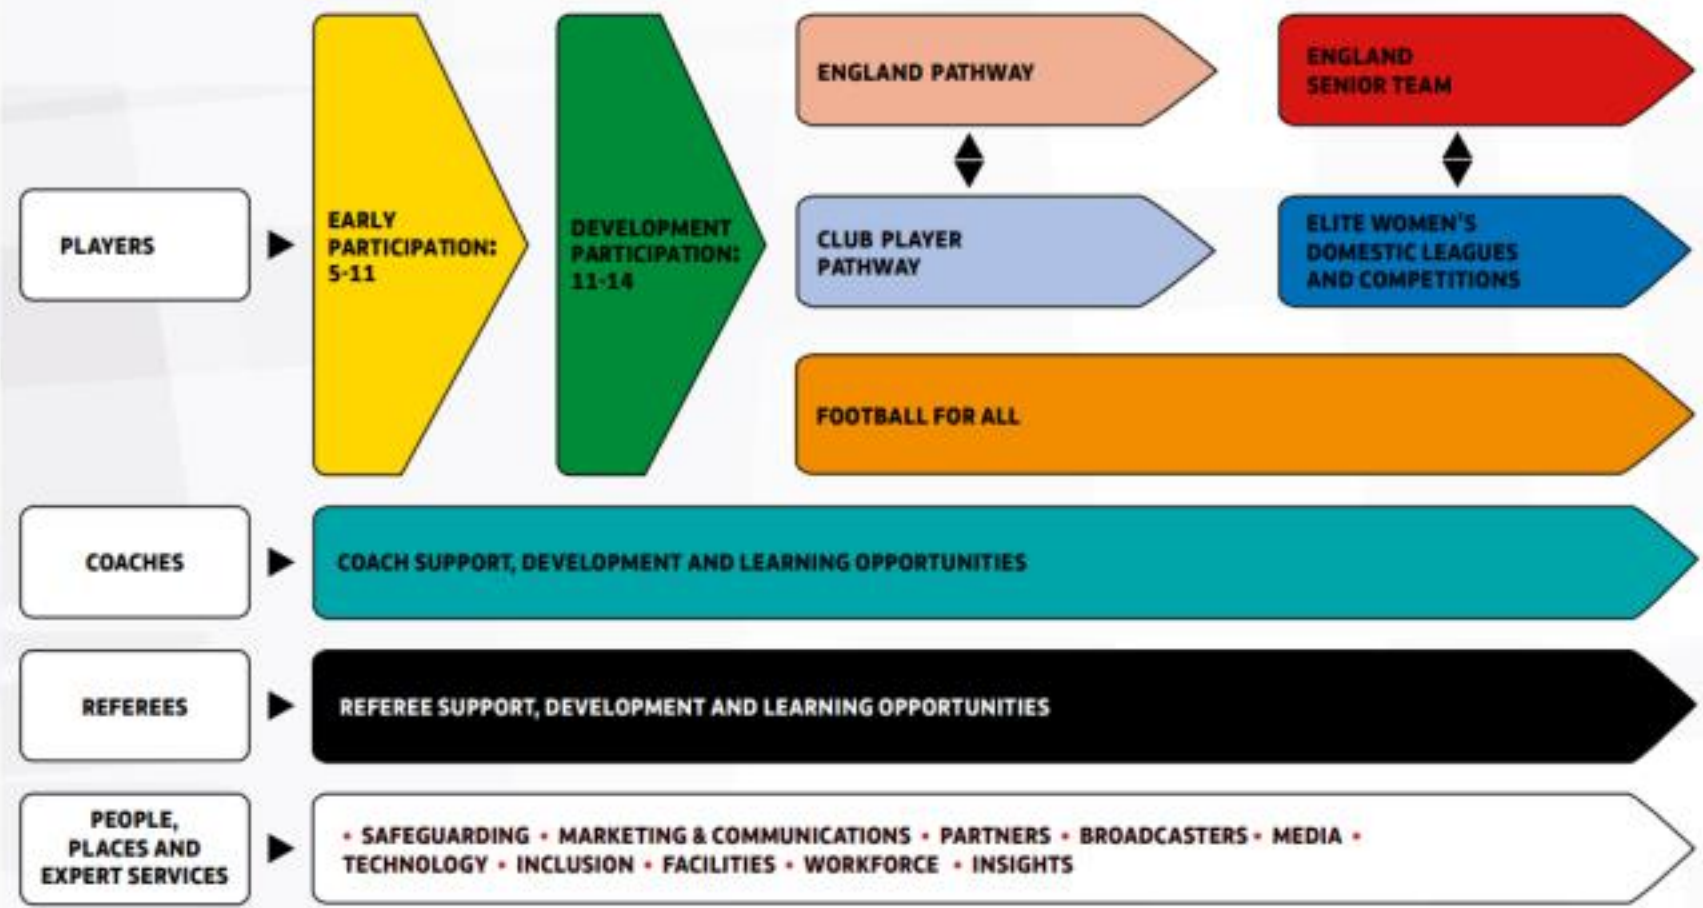

**GIRLS' FOOTBALL
SCHOOL
PARTNERSHIPS**

 BY ENGLAND FOOTBALL

 **BARCLAYS** | **20 YEARS**

presents

Every girl has equal
access to football in
schools by 2024

**Join at
Slido.com
#602 875**

THE STRUCTURE OF WOMEN'S AND GIRLS' FOOTBALL IN ENGLAND

We will provide opportunities for girls to:

- Learn through football in PE lessons
- Participate in girls' only football sessions
- Compete in girls' football school fixtures/events
- Lead girls' football activity for others